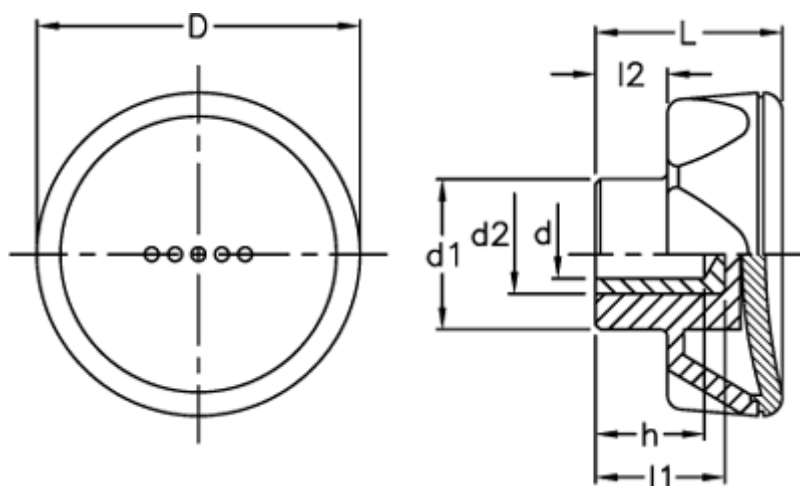

Article number: 23052214065

Description: E+G Lobe knob
ELK.56-A8-C5 light-blue centre cap

Measures

D	= 56
d1	= 26.5
d2	= 14
d H9	= 8
h	= 14
L	= 29
l1	= 18
l2	= 11